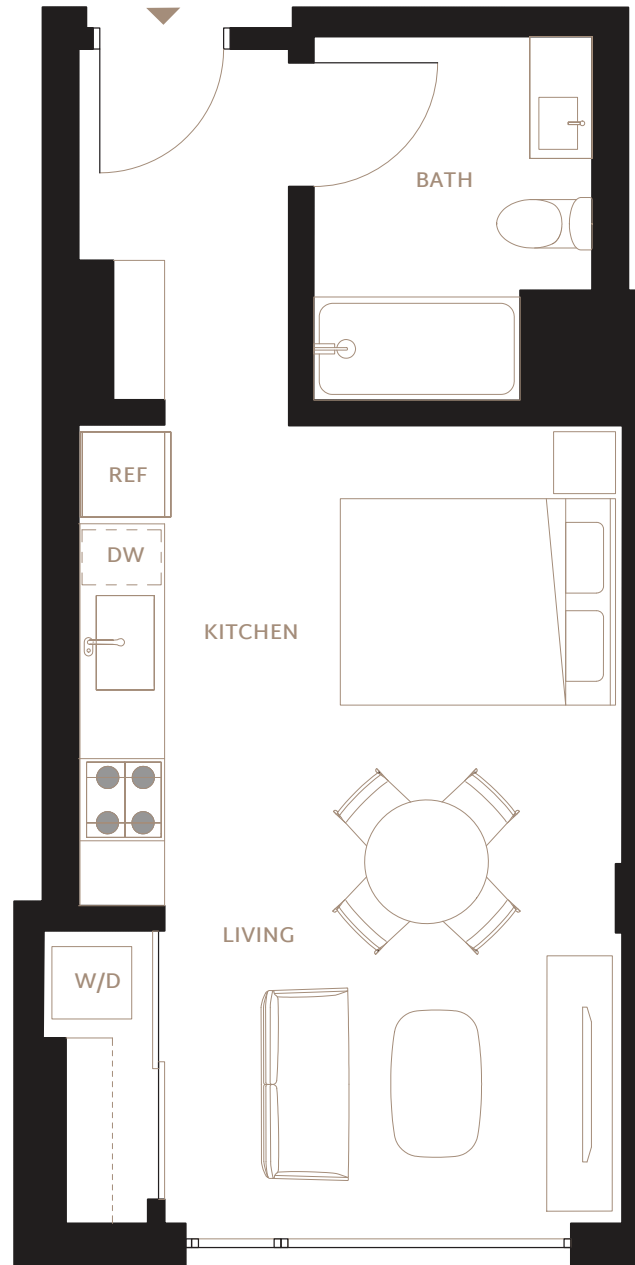

## RESIDENCE S9

**STUDIO / 1 BATH**  
**INTERIOR: 410 SF**  
**FLOORS: 2 - 11**

- Grey Oak Harwood-Style Flooring
- Oversized or Floor-to-Ceiling Windows
- City Views / Southern Bay Views
- Balconies or Terraces in Select Homes
- Keyless Entry System with Mobile Access
- HDTV & High-Speed Internet
- LG Stacking Washer and Dryer

### KITCHEN

- GE Appliance Suite (Electric Range, Oven, Refrigerator with Icemaker)
- Microwave and Integrated Hood
- Custom-Panel Dishwasher
- Cleaf Italian Cabinetry with Lighting
- Caesarstone Countertops
- Herringbone Tile Backsplash

### BATHROOM

- Gruppo Frati Italian Floating Vanity
- Quartz Countertops
- Toto and Delta Fixtures
- Tiled Bathtub and Shower

RENTPRISM.com

Golden Gate Ave