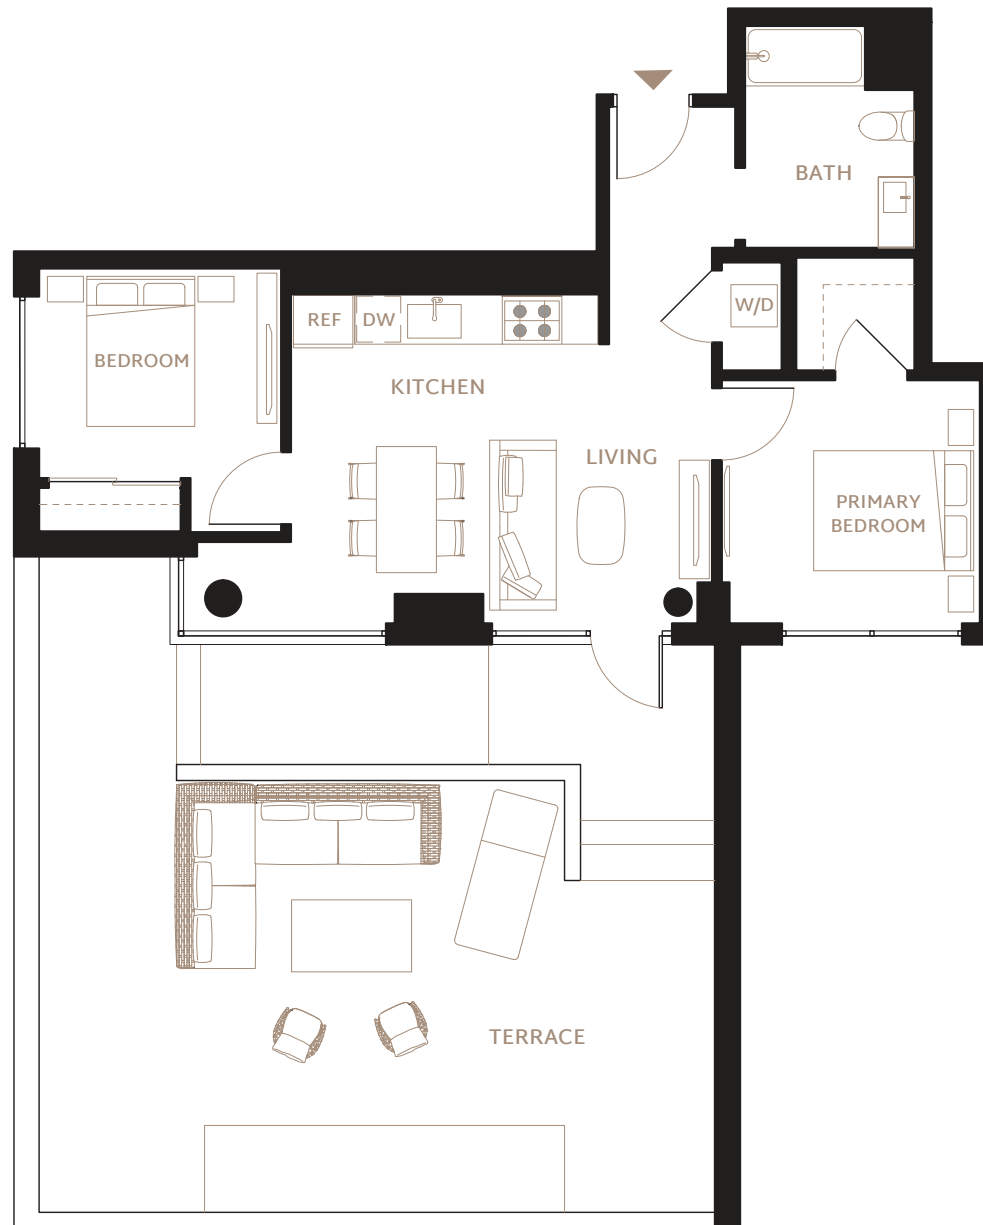

## RESIDENCE B6+Terrace

**2 BEDROOM / 1 BATH**

**INTERIOR: 717 SF**

**EXTERIOR: 760 SF**

**FLOORS: 6**

- Grey Oak Harwood-Style Flooring
- Oversized or Floor-to-Ceiling Windows
- City Views / Southern Bay Views
- Balconies or Terraces in Select Homes
- Keyless Entry System with Mobile Access
- HDTV & High-Speed Internet
- LG Stacking Washer and Dryer

### KITCHEN

- GE Appliance Suite (Electric Range, Oven, Refrigerator with Icemaker)
- Microwave and Integrated Hood
- Custom-Panel Dishwasher
- Cleaf Italian Cabinetry with Lighting
- Caesarstone Countertops
- Herringbone Tile Backsplash

### BATHROOM

- Gruppo Frati Italian Floating Vanity
- Quartz Countertops
- Toto and Delta Fixtures
- Tiled Bathtub and Shower

RENTPRISM.com

Golden Gate Ave