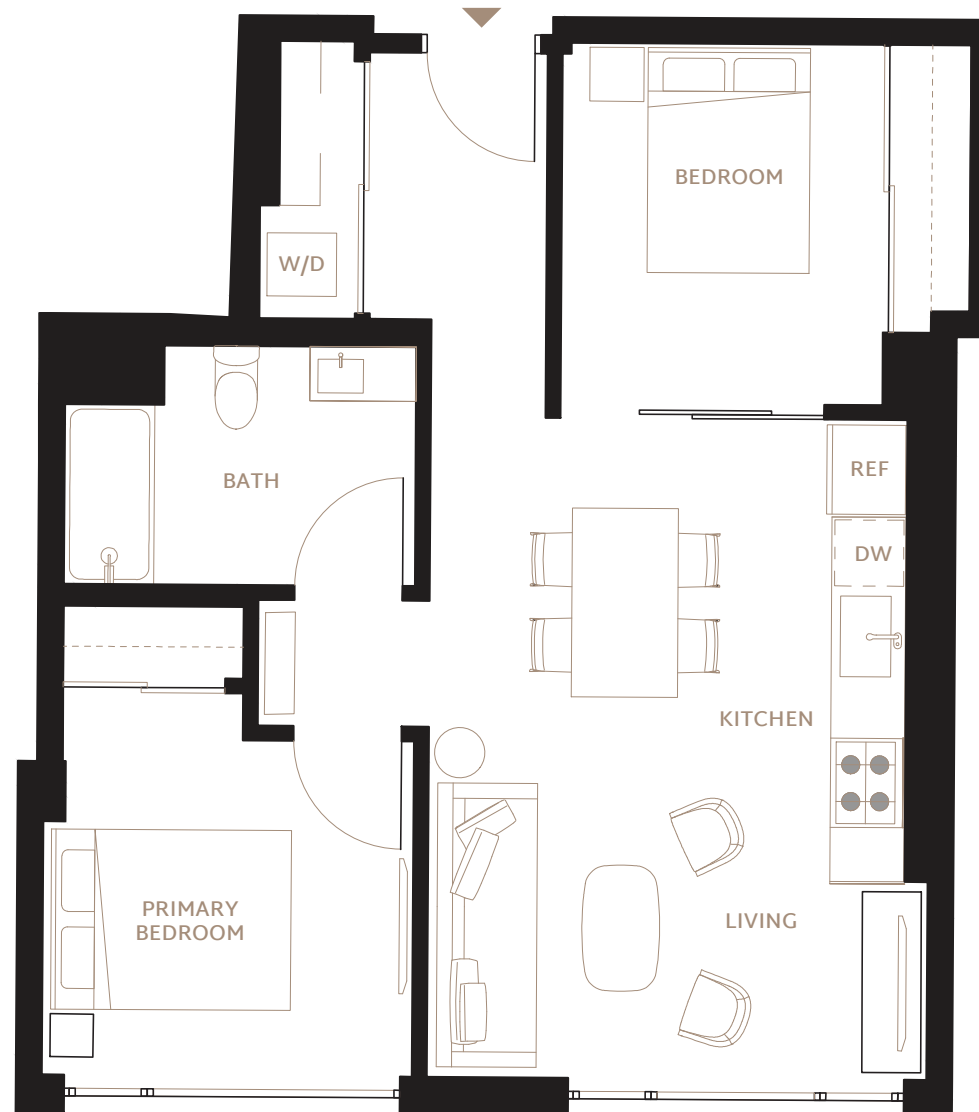

RESIDENCE B4

2 BEDROOM / 1 BATH

INTERIOR: 712 SF

FLOORS: 2 - 11

- Grey Oak Harwood-Style Flooring
- Oversized or Floor-to-Ceiling Windows
- City Views / Southern Bay Views
- Balconies or Terraces in Select Homes
- Keyless Entry System with Mobile Access
- HDTV & High-Speed Internet
- LG Stacking Washer and Dryer

KITCHEN

- GE Appliance Suite (Electric Range, Oven, Refrigerator with Icemaker)
- Microwave and Integrated Hood
- Custom-Panel Dishwasher
- Cleaf Italian Cabinetry with Lighting
- Caesarstone Countertops
- Herringbone Tile Backsplash

BATHROOM

- Gruppo Frati Italian Floating Vanity
- Quartz Countertops
- Toto and Delta Fixtures
- Tiled Bathtub and Shower

Golden Gate Ave

RENTPRISM.com