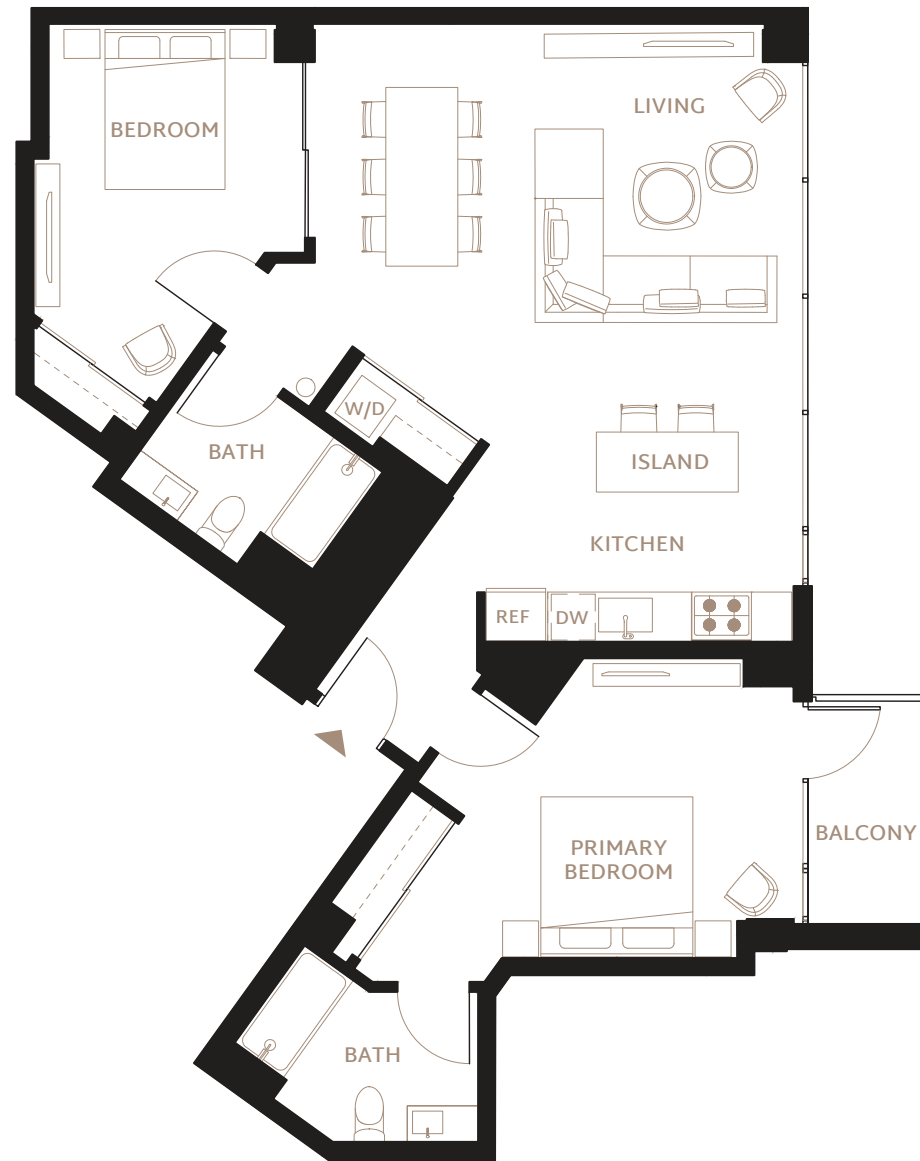

RESIDENCE B3 + Balcony

2 BEDROOM / 2 BATH

INTERIOR: 1,118 SF

EXTERIOR: 57 SF

FLOORS: 4 - 5

- Grey Oak Harwood-Style Flooring
- Oversized or Floor-to-Ceiling Windows
- City Views / Southern Bay Views
- Balconies or Terraces in Select Homes
- Keyless Entry System with Mobile Access
- HDTV & High-Speed Internet
- LG Stacking Washer and Dryer

KITCHEN

- GE Appliance Suite (Electric Range, Oven, Refrigerator with Icemaker)
- Microwave and Integrated Hood
- Custom-Panel Dishwasher
- Cleaf Italian Cabinetry with Lighting
- Caesarstone Countertops
- Herringbone Tile Backsplash

BATHROOM

- Gruppo Frati Italian Floating Vanity
- Quartz Countertops
- Toto and Delta Fixtures
- Tiled Bathtub and Shower

RENTPRISM.com

Golden Gate Ave