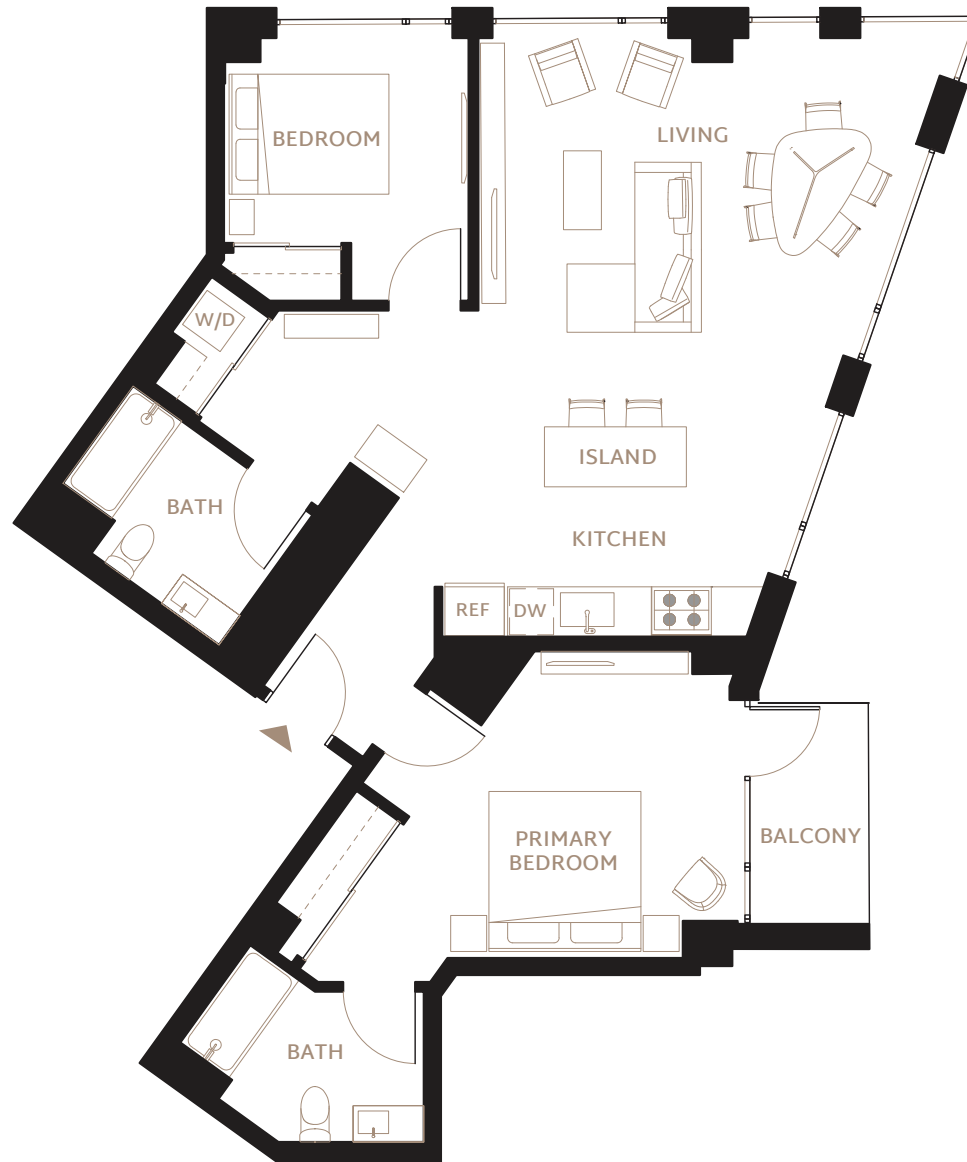

RESIDENCE B1 + Balcony

2 BEDROOM / 2 BATH

INTERIOR: 1,121 SF

EXTERIOR: 57 SF

FLOORS: 7 - 11

- Grey Oak Harwood-Style Flooring
- Oversized or Floor-to-Ceiling Windows
- City Views / Southern Bay Views
- Balconies or Terraces in Select Homes
- Keyless Entry System with Mobile Access
- HDTV & High-Speed Internet
- LG Stacking Washer and Dryer

KITCHEN

- GE Appliance Suite (Electric Range, Oven, Refrigerator with Icemaker)
- Microwave and Integrated Hood
- Custom-Panel Dishwasher
- Cleaf Italian Cabinetry with Lighting
- Caesarstone Countertops
- Herringbone Tile Backsplash

BATHROOM

- Gruppo Frati Italian Floating Vanity
- Quartz Countertops
- Toto and Delta Fixtures
- Tiled Bathtub and Shower

RENTPRISM.com

Golden Gate Ave