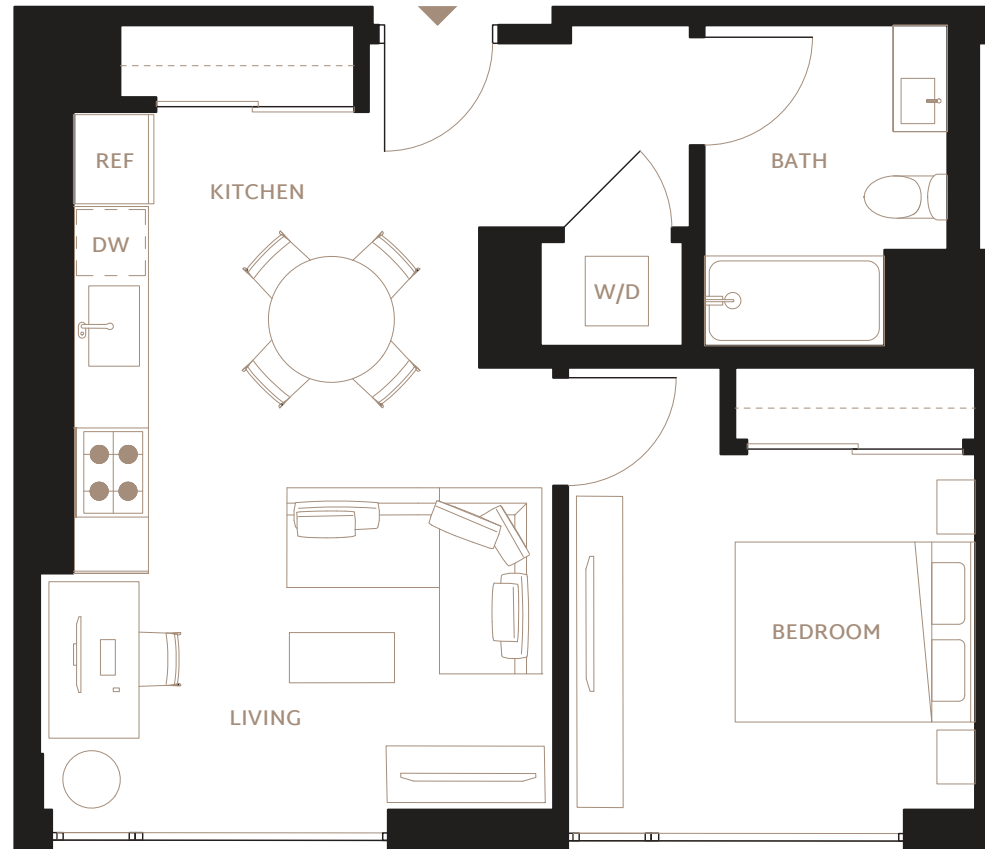

RESIDENCE A7

1 BEDROOM / 1 BATH

INTERIOR: 603 SF

FLOORS: PH

- Grey Oak Harwood-Style Flooring
- Oversized or Floor-to-Ceiling Windows
- City Views / Southern Bay Views
- Balconies or Terraces in Select Homes
- Keyless Entry System with Mobile Access
- HDTV & High-Speed Internet
- LG Stacking Washer and Dryer

KITCHEN

- GE Appliance Suite (Electric Range, Oven, Refrigerator with Icemaker)
- Microwave and Integrated Hood
- Custom-Panel Dishwasher
- Cleaf Italian Cabinetry with Lighting
- Caesarstone Countertops
- Herringbone Tile Backsplash

BATHROOM

- Gruppo Frati Italian Floating Vanity
- Quartz Countertops
- Toto and Delta Fixtures
- Tiled Bathtub and Shower

RENTPRISM.com

Golden Gate Ave