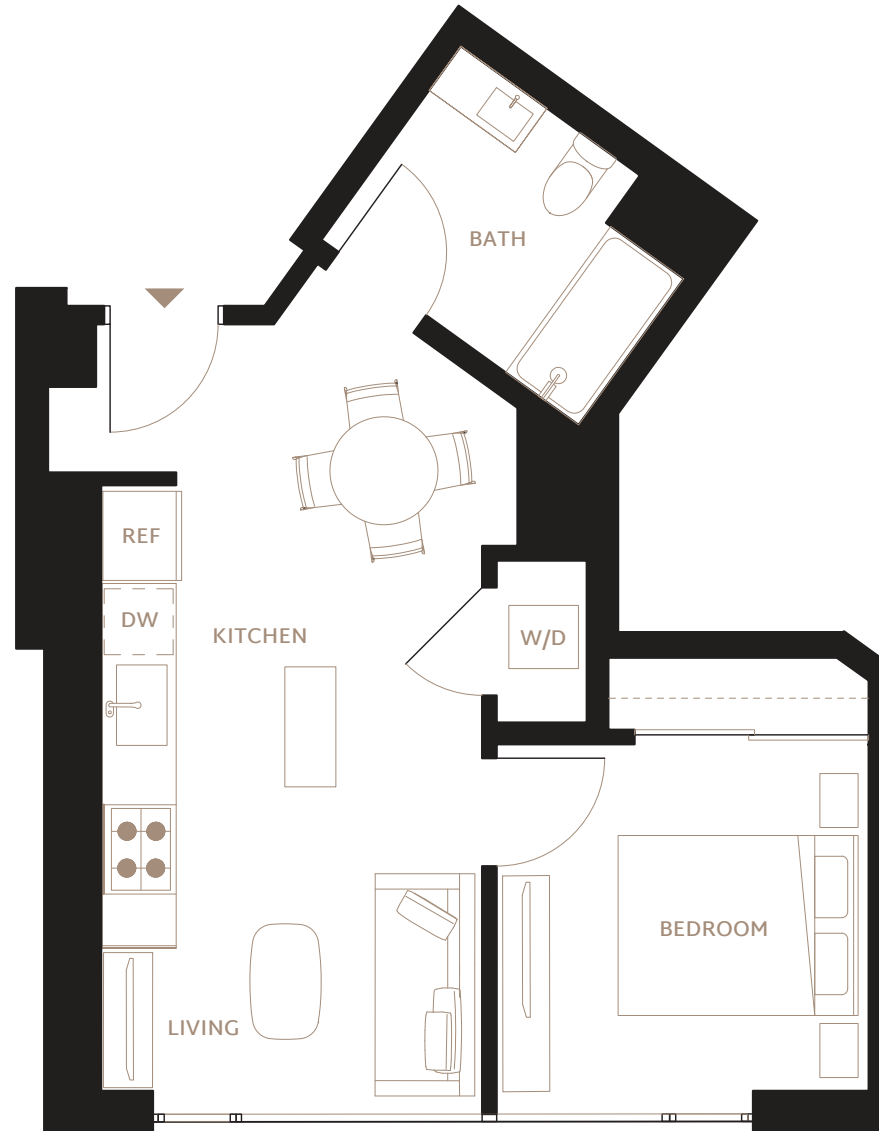

RESIDENCE A2

1 BEDROOM / 1 BATH

INTERIOR: 499 SF

FLOORS: PH

- Grey Oak Harwood-Style Flooring
- Oversized or Floor-to-Ceiling Windows
- City Views / Southern Bay Views
- Balconies or Terraces in Select Homes
- Keyless Entry System with Mobile Access
- HDTV & High-Speed Internet
- LG Stacking Washer and Dryer

KITCHEN

- GE Appliance Suite (Electric Range, Oven, Refrigerator with Icemaker)
- Microwave and Integrated Hood
- Custom-Panel Dishwasher
- Cleaf Italian Cabinetry with Lighting
- Caesarstone Countertops
- Herringbone Tile Backsplash

BATHROOM

- Gruppo Frati Italian Floating Vanity
- Quartz Countertops
- Toto and Delta Fixtures
- Tiled Bathtub and Shower

RENTPRISM.com

Golden Gate Ave