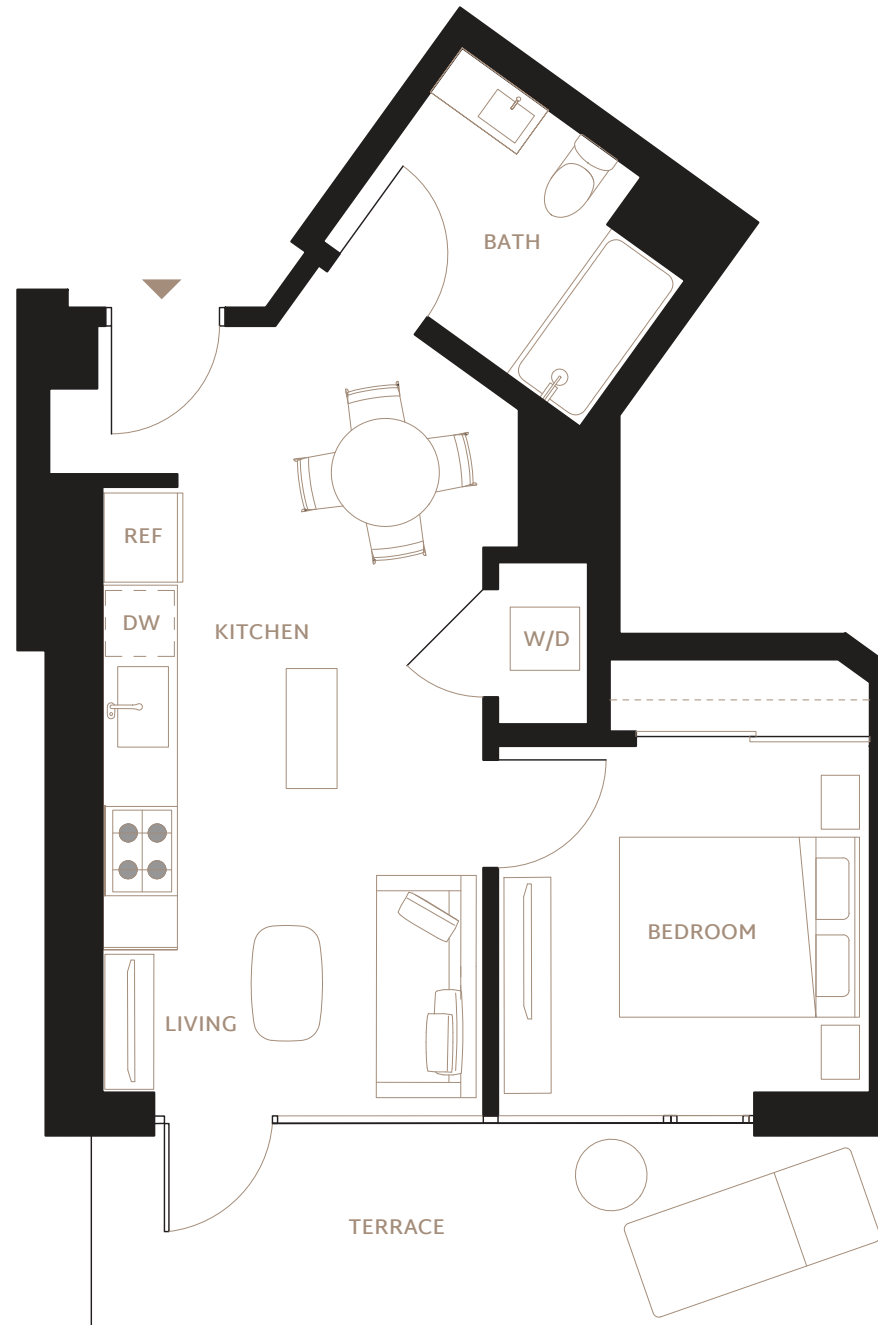

RESIDENCE A2+Terrace

1 BEDROOM / 1 BATH

INTERIOR: 499 SF

EXTERIOR: 176 SF

FLOORS: 12

- Grey Oak Harwood-Style Flooring
- Oversized or Floor-to-Ceiling Windows
- City Views / Southern Bay Views
- Balconies or Terraces in Select Homes
- Keyless Entry System with Mobile Access
- HDTV & High-Speed Internet
- LG Stacking Washer and Dryer

KITCHEN

- GE Appliance Suite (Electric Range, Oven, Refrigerator with Icemaker)
- Microwave and Integrated Hood
- Custom-Panel Dishwasher
- Cleaf Italian Cabinetry with Lighting
- Caesarstone Countertops
- Herringbone Tile Backsplash

BATHROOM

- Gruppo Frati Italian Floating Vanity
- Quartz Countertops
- Toto and Delta Fixtures
- Tiled Bathtub and Shower

RENTPRISM.com

Golden Gate Ave